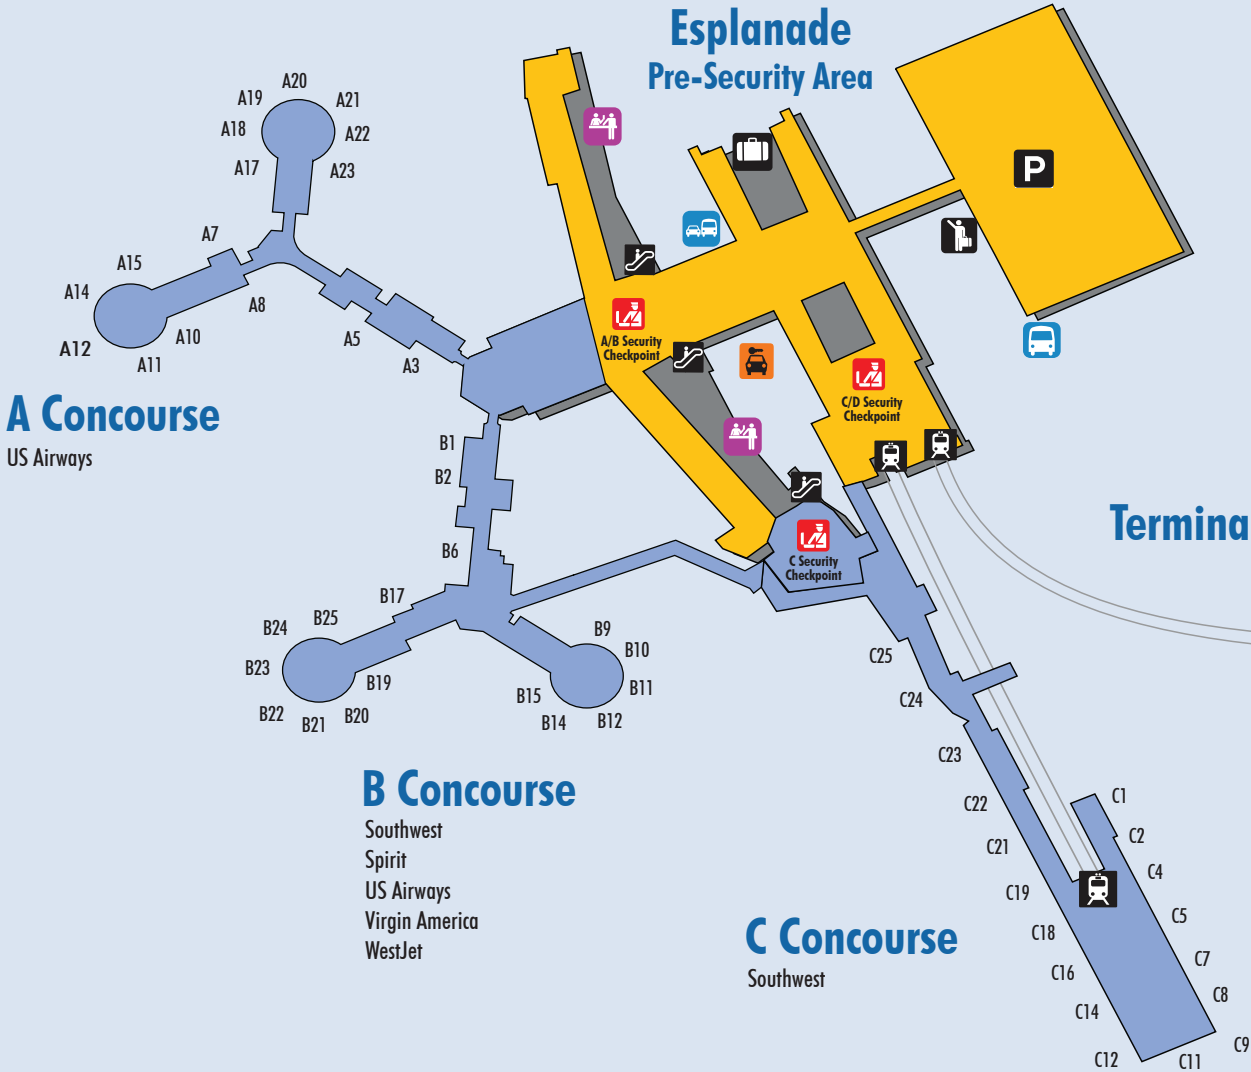

T2-8
T2-7
T2-6
T2-5
T2-4
T2-3
T2-2
T2-1

Terminal 2

| | |
|-----------------|-----------------|
| AeroMexico | Mexicana |
| Air Canada | Omni Air |
| Aviacsa | Philippine |
| British Airways | Sunwing |
| Condor | Thomas Cook |
| Hawaiian | Virgin Atlantic |
| Korean Air | VivaAerobus |

Level 2

- P** Parking Garage
- T** Tram Station
- SC** Security Checkpoint

Level 1

- BC** Baggage Claim
- E** Escalator
- GT** Ground Transportation
- PP** Passenger Pick-Up
- RACS** Rent-A-Car Center Shuttle
- T** Ticketing

Level 0

- ERPS** Economy & Remote Parking Shuttles
- ITS** Inter-Terminal Shuttle
- OSHS** Off-Strip Hotel Shuttles
- CAT** Public Transportation

Terminal 1

D Concourse

| | |
|-------------|-------------|
| AirTran | Frontier |
| Alaska | Horizon |
| Allegiant | JetBlue |
| American | Midwest |
| Continental | Sun Country |
| Delta | United |